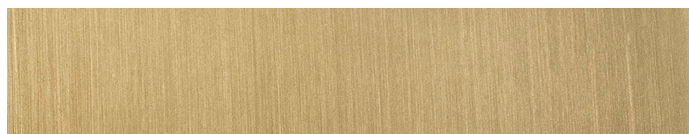

Dettaglio Color Oro Satinato
Details Satin Gold Colour

PROFILO / PIPING

Per il profilo tono su tono fare riferimento alla gamma tessile Frigerio.
Per il profilo in contrasto, disponibile solo in Grosgrain, fare riferimento al listino prezzi e alla pagina del sito dedicata.

For piping tone on tone please refer to the textile range of Frigerio.
For piping in contrast, available only in Grosgrain, please refer to the price list and the dedicated landing page in our website.

La presente tabella tessile, pelli e materiali è a solo titolo indicativo e non vincolante. L'effettiva disponibilità di ogni materiale deve essere preventivamente verificata con l'ufficio commerciale Frigerio.

L'azienda si riserva il diritto di sospendere la disponibilità di qualsiasi materiale senza alcun obbligo di preavviso sulla presente scheda tecnica.

I colori visualizzati, per ovvie ragioni tecniche, sono indicativi e possono differire dall'originale. Fare riferimento al listino prezzi per uso e disponibilità di ogni singola finitura.

The above textile, leather and material charts are only indicative and not binding. The actual availability of any material shall be checked in advance with the Frigerio commercial office. The company reserves the right to discontinue any material without any obligation of due notice on this technical data sheet.

The colours visualized, for obvious technical reasons, are indicative and may differ from the original.

Please refer to price list for use and availability of each finish.